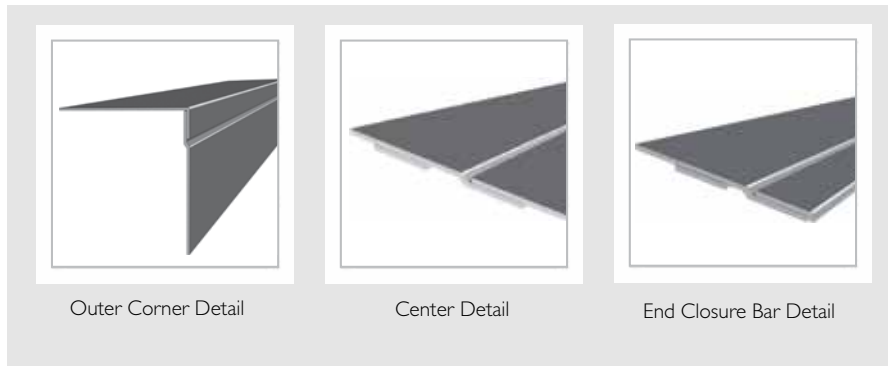

# Móz Panel System - Terrace

Modular panels for Wall Applications

The MóZ Wall Panel System using a Terrace-type panel is an innovative approach to customized wall decor: Modular, ready-to-install kits save time and labor. Panels are made from recycled aluminum and can be decorated with the unique colors and hand-etched patterns only available from MóZ Designs.

### Diagram A

**Exploded view of Terrace Panels** in a layout using panels of the same size. Panels are attached with screws and adhesive onto wall.

**Two (2) End Closure Bars** are included for each installation.

### Standard Features

- Complete engineered system, packaged and shipped ready to install
- Decorate your panels with any of our 25 colors and 14 patterns
- Protective finishes are available, with gloss and satin options
- .090" aluminum thickness
- Horizontal or vertical installation