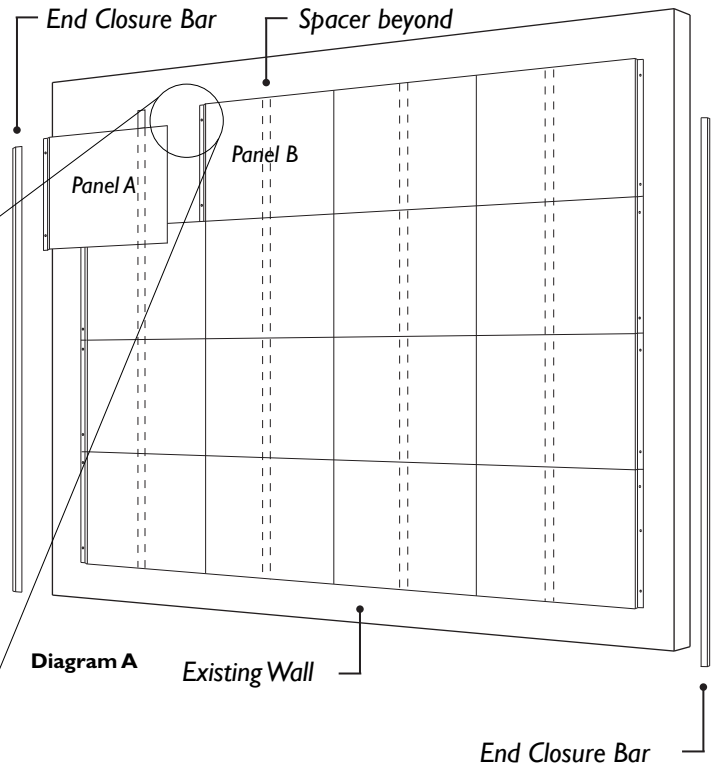

### Diagram A

**Exploded view of Terrace Panels** in a layout using panels of the same size. Panels are attached with screws and adhesive onto wall.

**Two (2) End Closure Bars** are included for each installation.

### Layout A. Square Installation

This example uses 16, 24" x 36" panels.

### Layout B. Varied Installation

This example uses 4, 24" x 24" panels, 8, 24" x 36" panels.