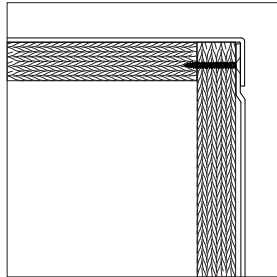

## Standard Panel Sizes

- ST2020  
20" X 20"
- ST2424  
24" X 24"
- ST3232  
32" X 32"
- ST3636  
36" X 36"
- ST2030  
20" X 30"
- ST2436  
24" X 36"
- ST3248  
32" X 48"
- ST3648  
36" X 48"

## Section Views of Panels

Detail showing a typical mid attachment, panels are attached to plywood with screws and adhesive.

Detail showing a typical end attachment, panels are attached to plywood with screws and adhesive.