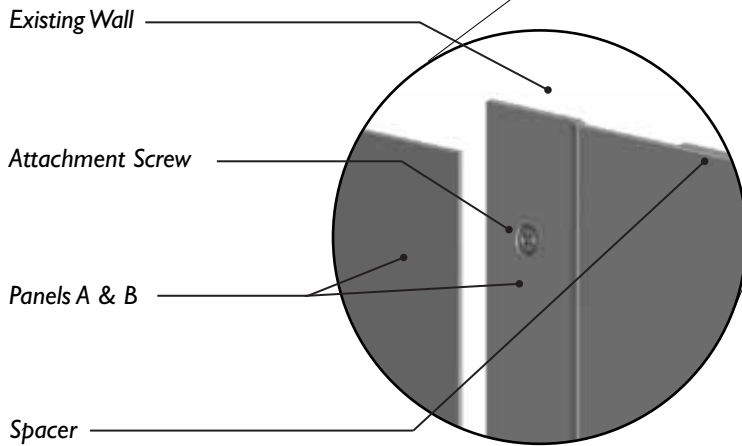

# Móz Panel System - Terrace

Modular panels for Wall Applications

The MóZ Wall Panel System using a Terrace-type panel is an innovative approach to customized wall decor: Modular, ready-to-install kits save time and labor. Panels are made from recycled aluminum and can be decorated with the unique colors and hand-etched patterns only available from MóZ Designs.

### Diagram A

**Exploded view of Terrace Panels** in a layout using panels of the same size. Panels are attached with screws and adhesive onto wall.

**Two (2) End Closure Bars** are included for each installation.

### Standard Features

- Complete engineered system, packaged and shipped ready to install
- Decorate your panels with any of our 25 colors and 14 patterns
- Protective finishes are available, with gloss and satin options
- .090" aluminum thickness
- Horizontal or vertical installation