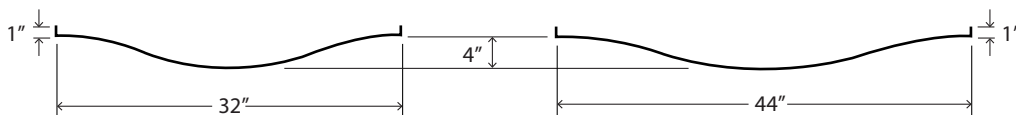

Standard Panel Sizes:

RW3296 - 32" X 96" KIT

RW3212 - 32" X 120" KIT

RW3214 - 32" X 144" KIT

RW4496 - 44" X 96" KIT

RW4412 - 44" X 120" KIT

RW4414 - 44" X 144" KIT