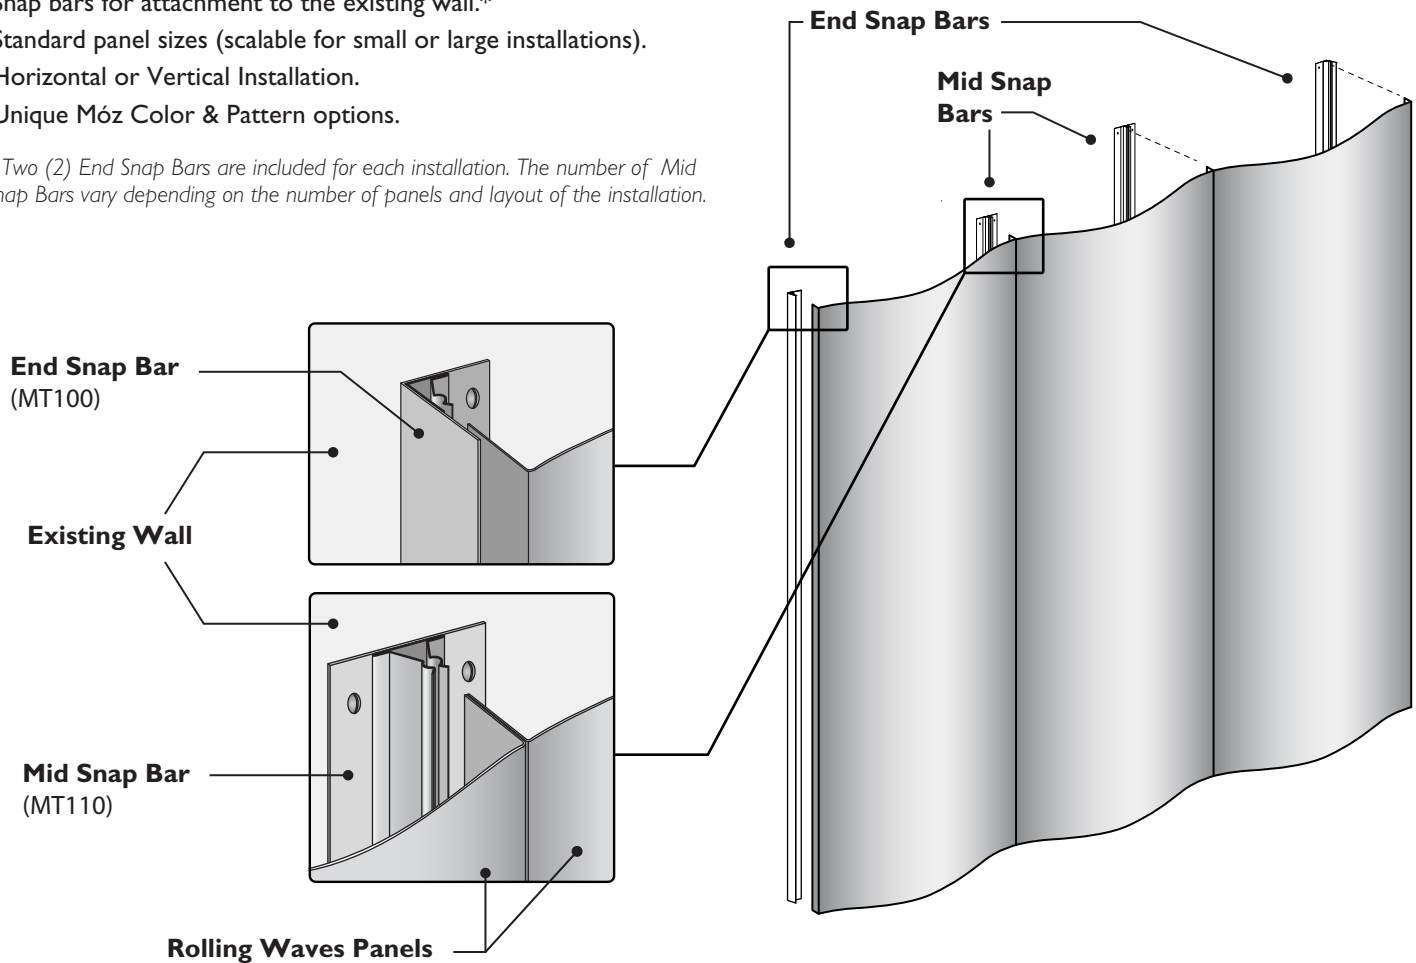

Móz Walls - Tides Rolling Waves

Technical Information

Móz Tides Rolling Waves is an innovative approach to customized wall décor. Affordably priced, ready to install, visually-dynamic aluminum panels. Modular kits save time and labor. Panels can be decorated with the unique colors and patterns only available from Móz Designs. with over 500 combinations.

STANDARD FEATURES

- Pre-rolled and finished solid-core Aluminum panels.
- Snap bars for attachment to the existing wall.*
- Standard panel sizes (scalable for small or large installations).
- Horizontal or Vertical Installation.
- Unique Móz Color & Pattern options.

* Two (2) End Snap Bars are included for each installation. The number of Mid Snap Bars vary depending on the number of panels and layout of the installation.

Standard Panel Sizes:

RW3296 - 32" X 96" KIT

Pattern direction on panels:

Standard

Cross-pattern

OPTIONAL ADD-ONS

- Alternating Panel Sizes.
- Staggered Panel Installation.
- Custom Options: special panel sizes/shapes, color matching, perforated, exterior.