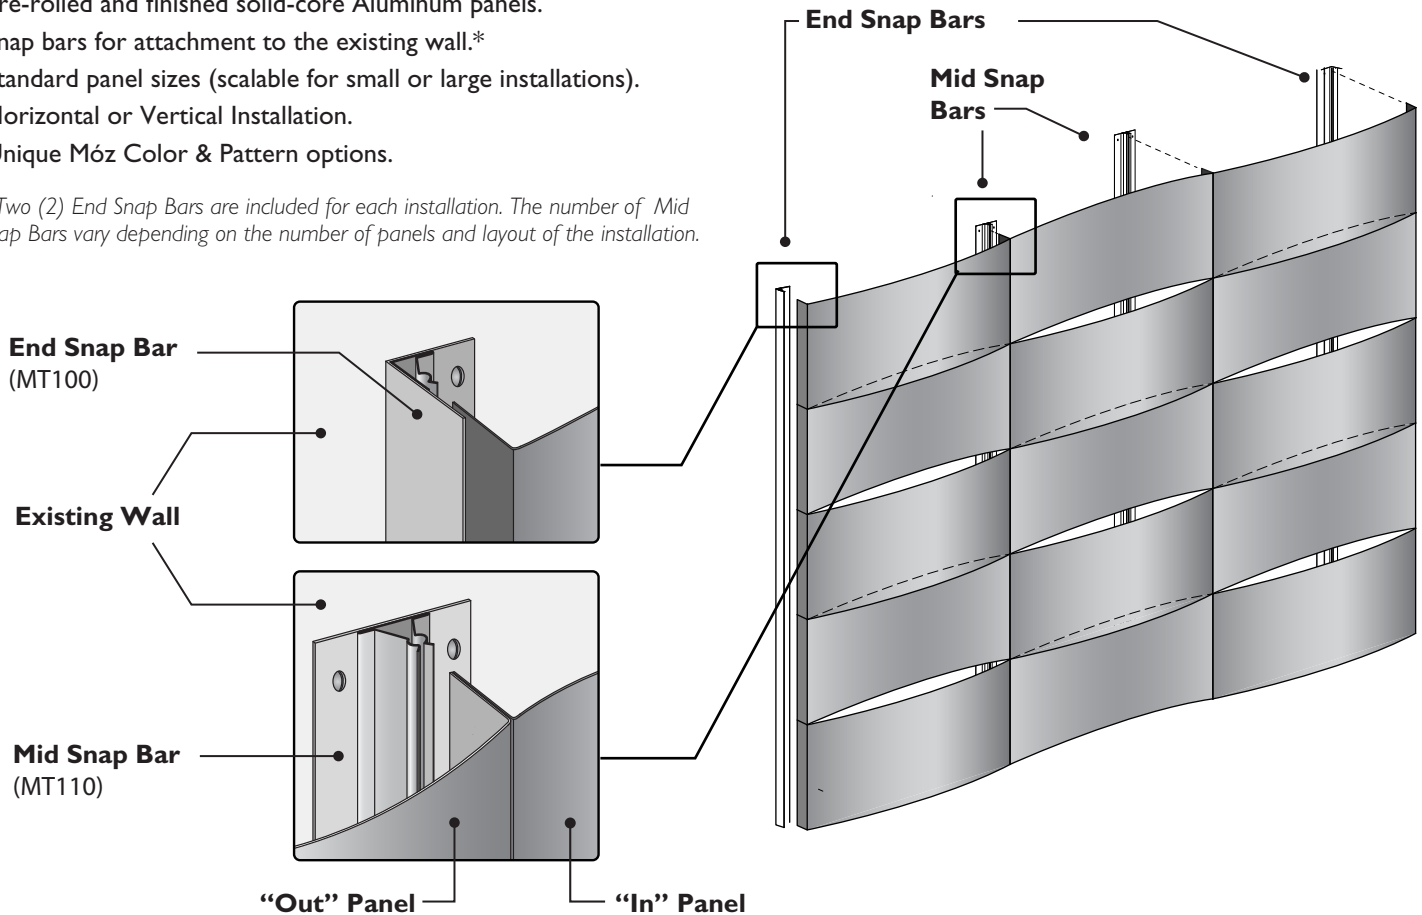

## Technical Information

Móz Tides Ocean Waves is an innovative approach to customized wall décor. Affordably priced, ready to install, visually-dynamic aluminum panels. Modular kits save time and labor. Panels can be decorated with the unique colors and patterns only available from MóZ Designs. with over 500 combinations.

### STANDARD FEATURES

- Pre-rolled and finished solid-core Aluminum panels.
- Snap bars for attachment to the existing wall.\*
- Standard panel sizes (scalable for small or large installations).
- Horizontal or Vertical Installation.
- Unique MóZ Color & Pattern options.

\* Two (2) End Snap Bars are included for each installation. The number of Mid Snap Bars vary depending on the number of panels and layout of the installation.