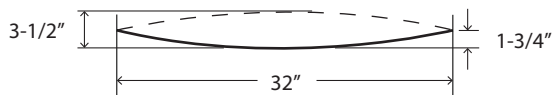

Standard Panel Sizes:

OW1232 - 12" X 32" KIT
OW1632 - 16" X 32" KIT