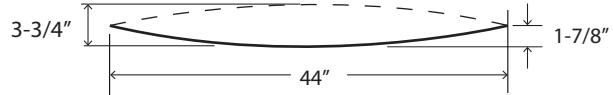

OW1244 - 12" X 44" KIT
OW1644 - 16" X 44" KIT
OW2444 - 24" X 44" KIT