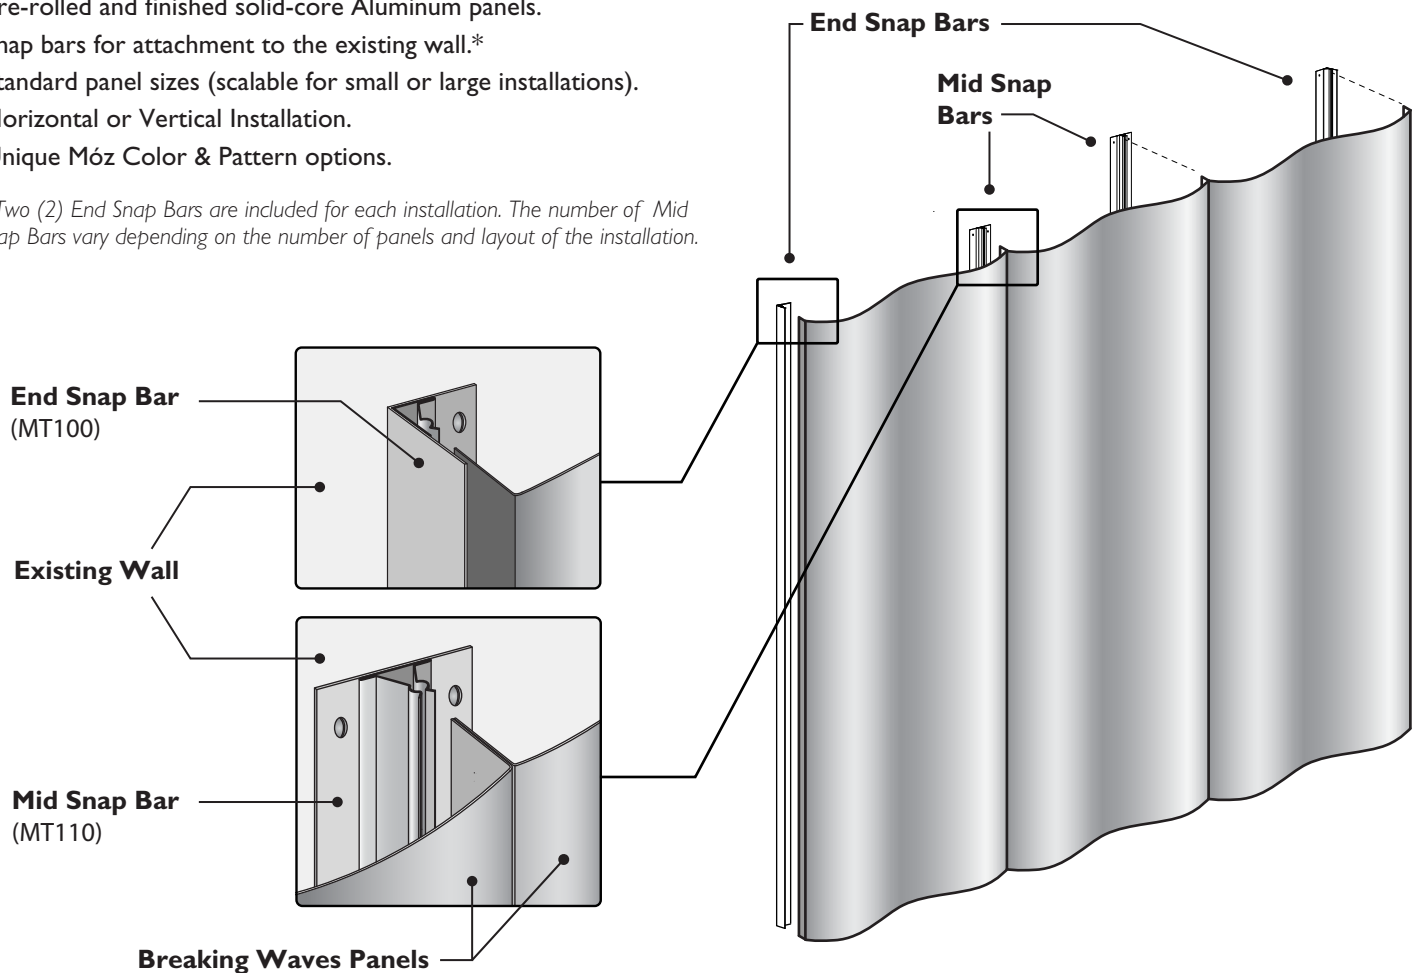

Móz Walls - Tides Breaking Waves

Technical Information

Móz Tides Breaking Waves is an innovative approach to customized wall décor. Affordably priced, ready to install, visually-dynamic aluminum panels. Modular kits save time and labor. Panels can be decorated with the unique colors and patterns only available from Móz Designs. with over 500 combinations.

STANDARD FEATURES

- Pre-rolled and finished solid-core Aluminum panels.
- Snap bars for attachment to the existing wall.*
- Standard panel sizes (scalable for small or large installations).
- Horizontal or Vertical Installation.
- Unique Móz Color & Pattern options.

* Two (2) End Snap Bars are included for each installation. The number of Mid Snap Bars vary depending on the number of panels and layout of the installation.

Standard Panel Sizes:

BW3296 - 32" X 96" KIT

Horizontal Installation

Vertical Installation

Pattern direction on panels:

Standard

Cross-pattern

OPTIONAL ADD-ONS

- Alternating Panel Sizes.
- Staggered Panel Installation.
- Custom Options: special panel sizes/shapes, color matching, perforated, exterior.