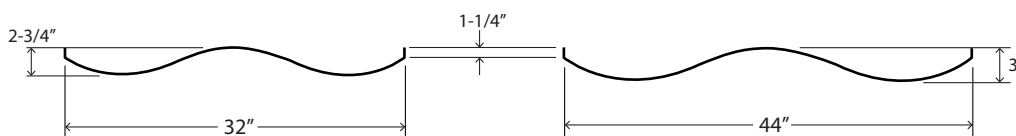

Móz Walls - Tides Breaking Waves

Technical Information

Móz Tides Breaking Waves is an innovative approach to customized wall décor. Affordably priced, ready to install, visually-dynamic aluminum panels. Modular kits save time and labor. Panels can be decorated with the unique colors and patterns only available from Móz Designs. with over 500 combinations.

STANDARD FEATURES

- Pre-rolled and finished solid-core Aluminum panels.
- Snap bars for attachment to the existing wall.*
- Standard panel sizes (scalable for small or large installations).
- Horizontal or Vertical Installation.
- Unique Móz Color & Pattern options.

* Two (2) End Snap Bars are included for each installation. The number of Mid Snap Bars vary depending on the number of panels and layout of the installation.

Standard Panel Sizes:

BW3296 - 32" X 96" KIT