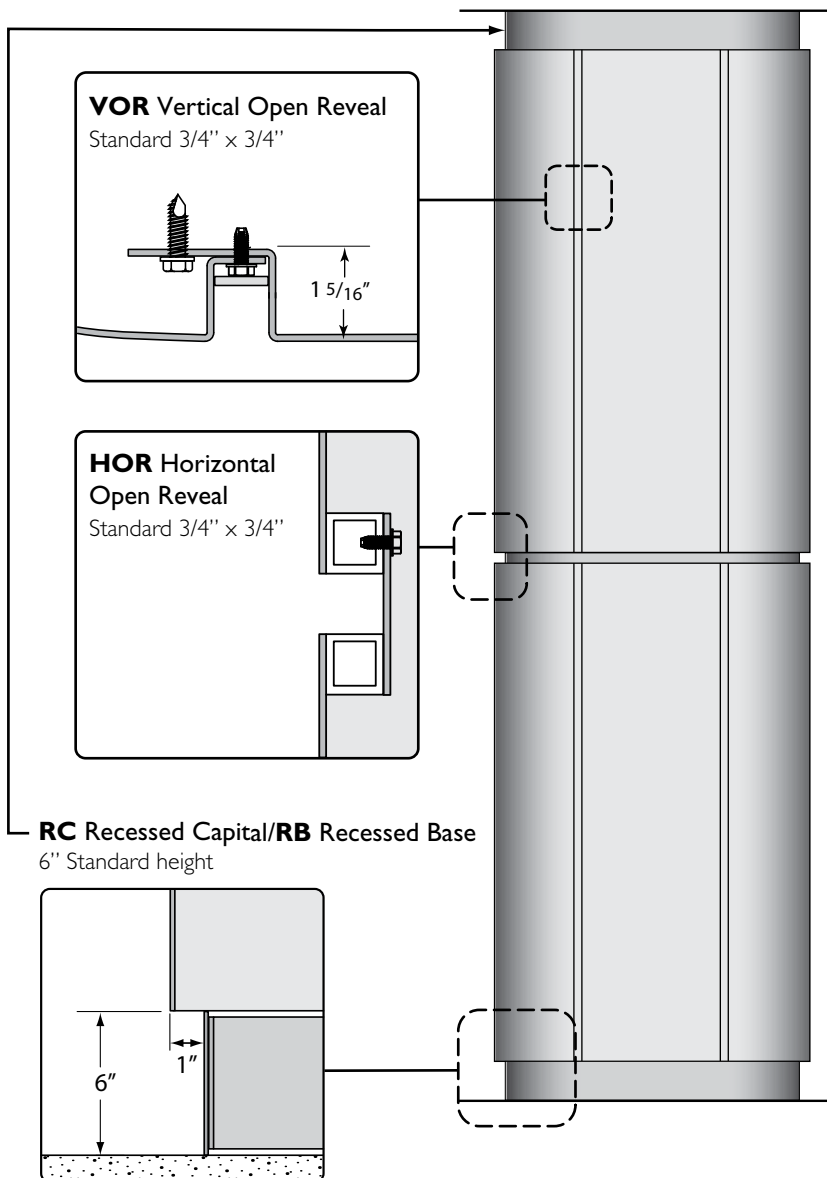

STANDARD FEATURES

- Pre-rolled & finished .090" Aluminum
- Varying diameters with vertical butt joints (VBJ)
- Cover any height using stacked segments. (12' max segment size)
- No joint caulking required for interior applications
- Ready to anchor to metal studs (by others)
- Unique MóZ Color & Pattern options

Metal Stud (by others)

Drop side (key slot attachment to anchor)

Anchor side (fastened to stud)

Key Slot System

rev. 09/2011

Móz CC 250 series Racetrack Column Covers

Technical Information

OPTIONAL ADD-ONS

- Open reveals (Horizontal & Vertical)
- Recessed Base and Capital
- Factory Posts
- 18ga Stainless Steel
- Exterior finishes

VP Typical Factory Post

rev. 09/2011