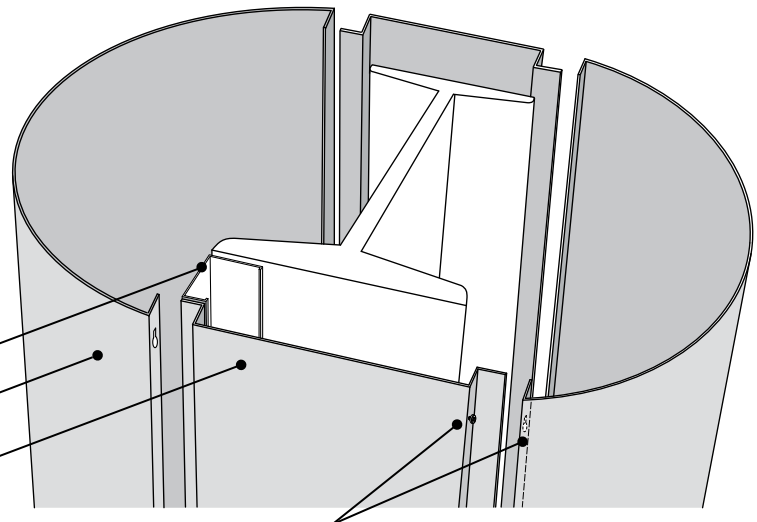

STANDARD FEATURES

- Pre-rolled & finished .090" Aluminum
- Varying diameters with vertical butt joints (VBJ)
- Cover any height using stacked segments. (12' max segment size)
- No joint caulking required for interior applications
- Ready to anchor to metal studs (by others)
- Unique MóZ Color & Pattern options

Metal Stud (by others)

Drop side (key slot attachment to anchor)

Anchor side (fastened to stud)

Key Slot System

rev. 09/2011

Móz CC 250 series Racetrack Column Covers

Technical Information

OPTIONAL ADD-ONS

- Open reveals (Horizontal & Vertical)
- Recessed Base and Capital
- Factory Posts
- 18ga Stainless Steel
- Exterior finishes

VP Typical Factory Post

rev. 09/2011