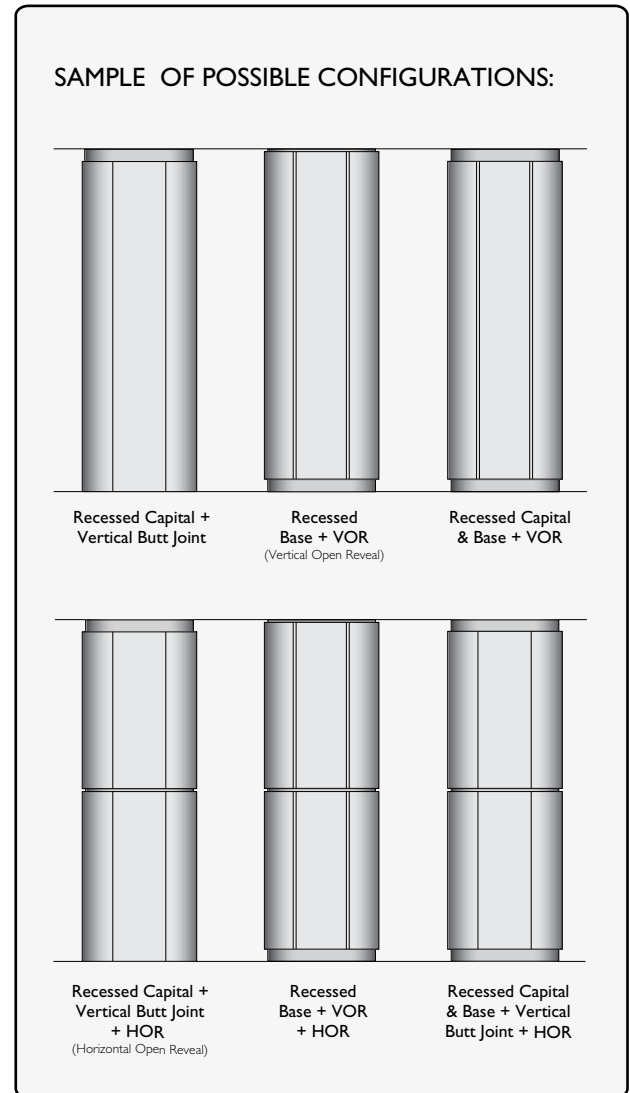

STANDARD FEATURES

- Pre-rolled & finished .090" Aluminum
- Varying diameters with vertical butt joints (VBJ)
- Cover any height using stacked segments. (12' max segment size)
- No joint caulking required for interior applications
- Ready to anchor to metal studs (by others)
- Unique MóZ Color & Pattern options

Metal Stud (by others)

Drop side (key slot attachment to anchor)

Anchor side (fastened to stud)

Key Slot System

rev. 09/2011

Móz CC 250 series Racetrack Column Covers

Technical Information

OPTIONAL ADD-ONS

- Open reveals (Horizontal & Vertical)
- Recessed Base and Capital
- Factory Posts
- 18ga Stainless Steel
- Exterior finishes

VP Typical Factory Post

rev. 09/2011