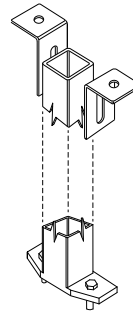

STANDARD FEATURES

- Pre-rolled & finished .090" Aluminum
- Varying diameters with vertical butt joints (VBJ)
- Cover any height using stacked segments. (12' max segment size)
- No joint caulking required for interior applications
- Ready to anchor to metal studs (by others)
- Unique MóZ Color & Pattern options

Metal Stud (by others)

Drop side (key slot attachment to anchor)

Anchor side (fastened to stud)

Key Slot System

rev. 09/2011

Móz CC 250 series Racetrack Column Covers

Technical Information

OPTIONAL ADD-ONS

- Open reveals (Horizontal & Vertical)
- Recessed Base and Capital
- Factory Posts
- 18ga Stainless Steel
- Exterior finishes

VP Typical Factory Post

rev. 09/2011