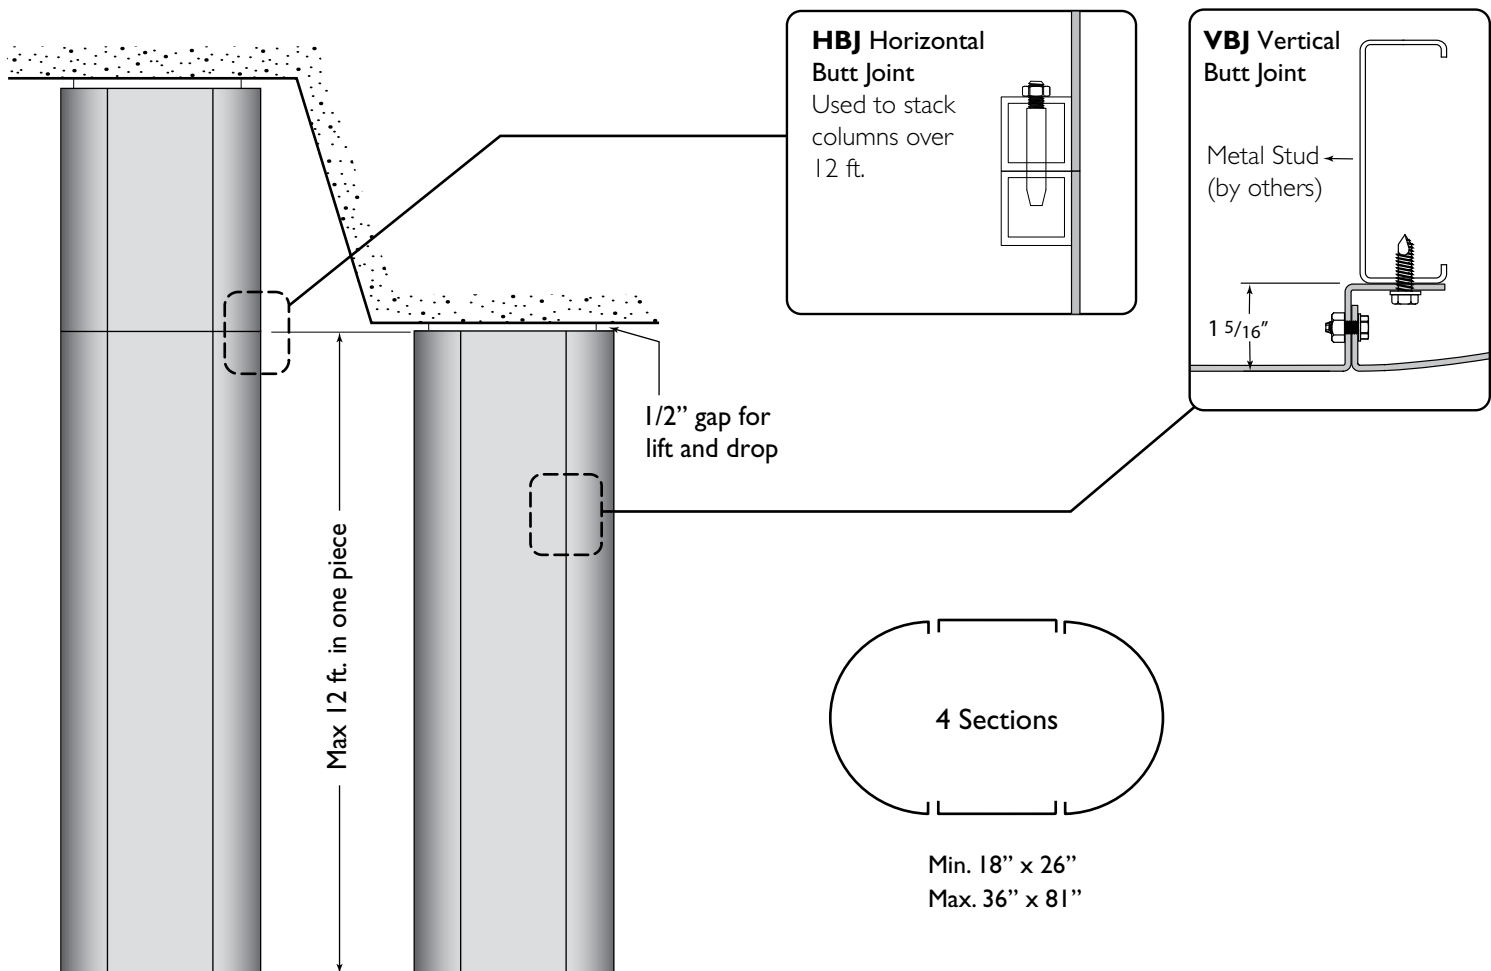

STANDARD FEATURES

- Pre-rolled & finished .090" Aluminum
- Varying diameters with vertical butt joints (VBJ)
- Cover any height using stacked segments. (12' max segment size)
- No joint caulking required for interior applications
- Ready to anchor to metal studs (by others)
- Unique MóZ Color & Pattern options

Metal Stud (by others)

Drop side (key slot attachment to anchor)

Anchor side (fastened to stud)

Key Slot System

rev. 09/2011

Móz CC 250 series Racetrack Column Covers

Technical Information

OPTIONAL ADD-ONS

- Open reveals (Horizontal & Vertical)
- Recessed Base and Capital
- Factory Posts
- 18ga Stainless Steel
- Exterior finishes

VP Typical Factory Post

rev. 09/2011