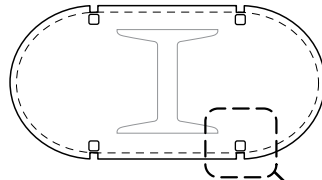

Móz CC 250 series Racetrack Column Covers

Technical Information

OPTIONAL ADD-ONS

- Open reveals (Horizontal & Vertical)
- Recessed Base and Capital
- Factory Posts
- 18ga Stainless Steel
- Exterior finishes

VP Typical Factory Post