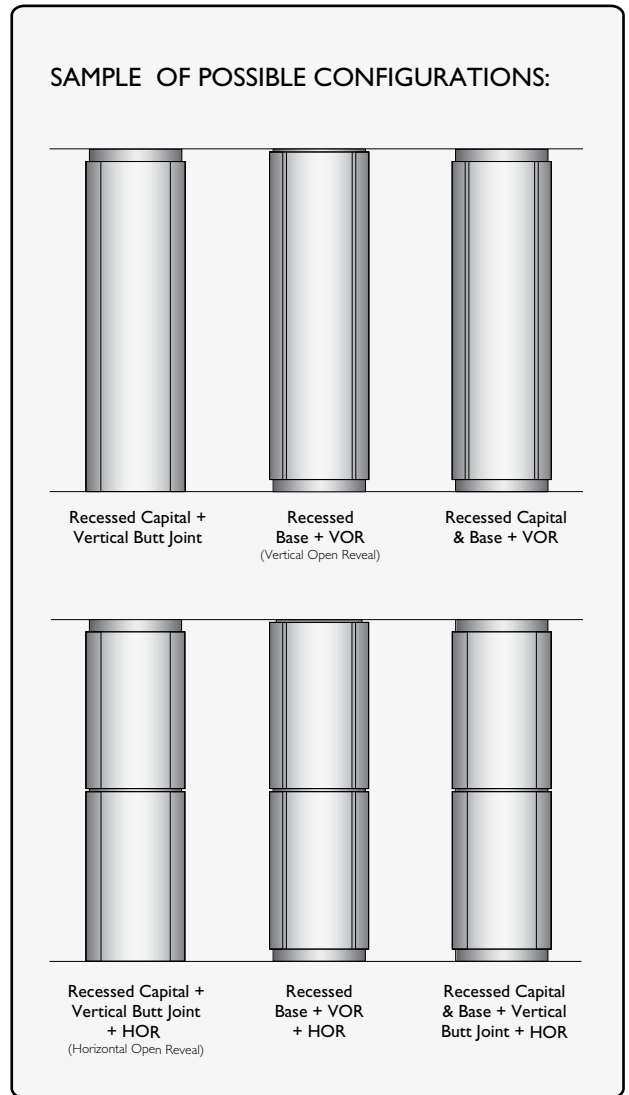

STANDARD FEATURES

- Pre-rolled & finished .090" Aluminum
- Varying diameters with vertical butt joints (VBJ)
- Cover any height using stacked segments. (12' max segment size)
- No joint caulking required for interior applications
- Ready to anchor to metal studs (by others)
- Unique MóZ Color & Pattern options

Metal Stud (by others)
Drop side (key slot attachment to anchor)
Anchor side (fastened to stud)
Key Slot System

rev. 09/2011

Móz CC 200 series Oval Column Covers

Technical Information

OPTIONAL ADD-ONS

- Open reveals (Horizontal & Vertical)
- Recessed Base and Capital
- Factory Posts
- 18ga Stainless Steel
- Exterior finishes

VP Typical Factory Post

rev. 09/2011