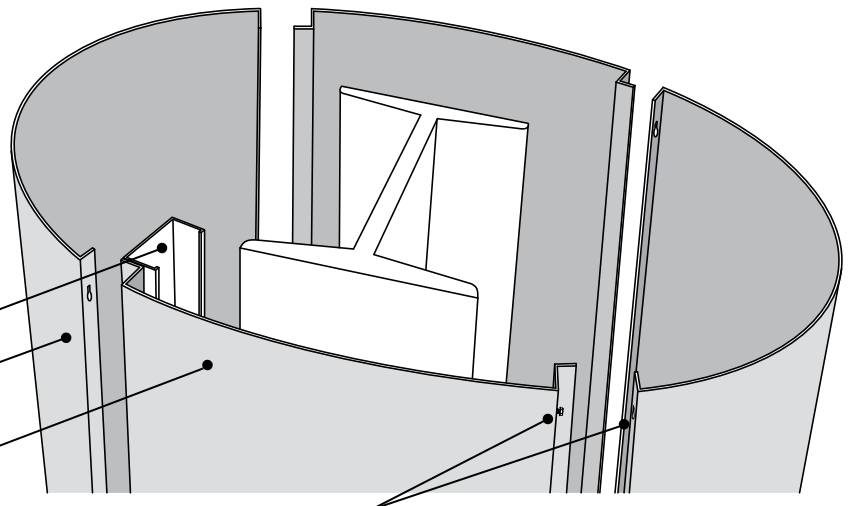

STANDARD FEATURES

- Pre-rolled & finished .090" Aluminum
- Varying diameters with vertical butt joints (VBJ)
- Cover any height using stacked segments. (12' max segment size)
- No joint caulking required for interior applications
- Ready to anchor to metal studs (by others)
- Unique MóZ Color & Pattern options

Metal Stud (by others)
Drop side (key slot attachment to anchor)
Anchor side (fastened to stud)
Key Slot System

rev. 09/2011

Móz CC 200 series Oval Column Covers

Technical Information

OPTIONAL ADD-ONS

- Open reveals (Horizontal & Vertical)
- Recessed Base and Capital
- Factory Posts
- 18ga Stainless Steel
- Exterior finishes