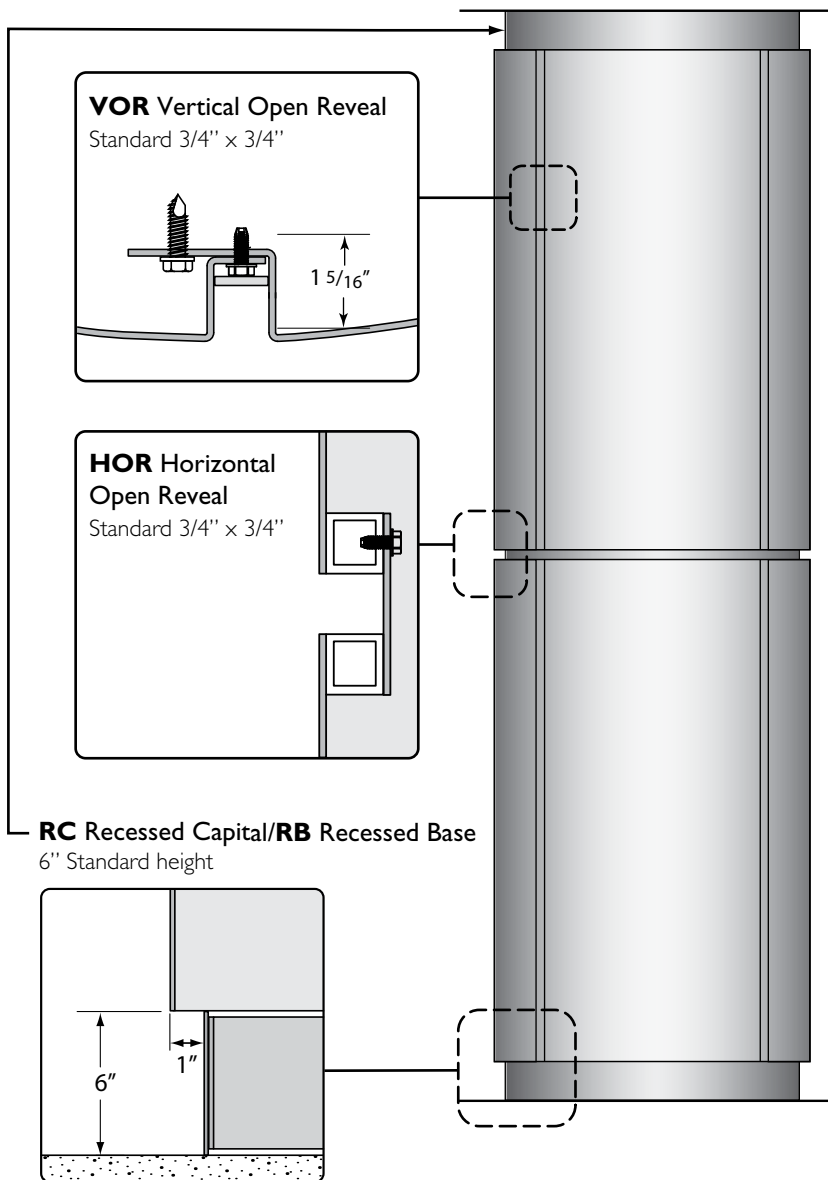

rev. 09/2011