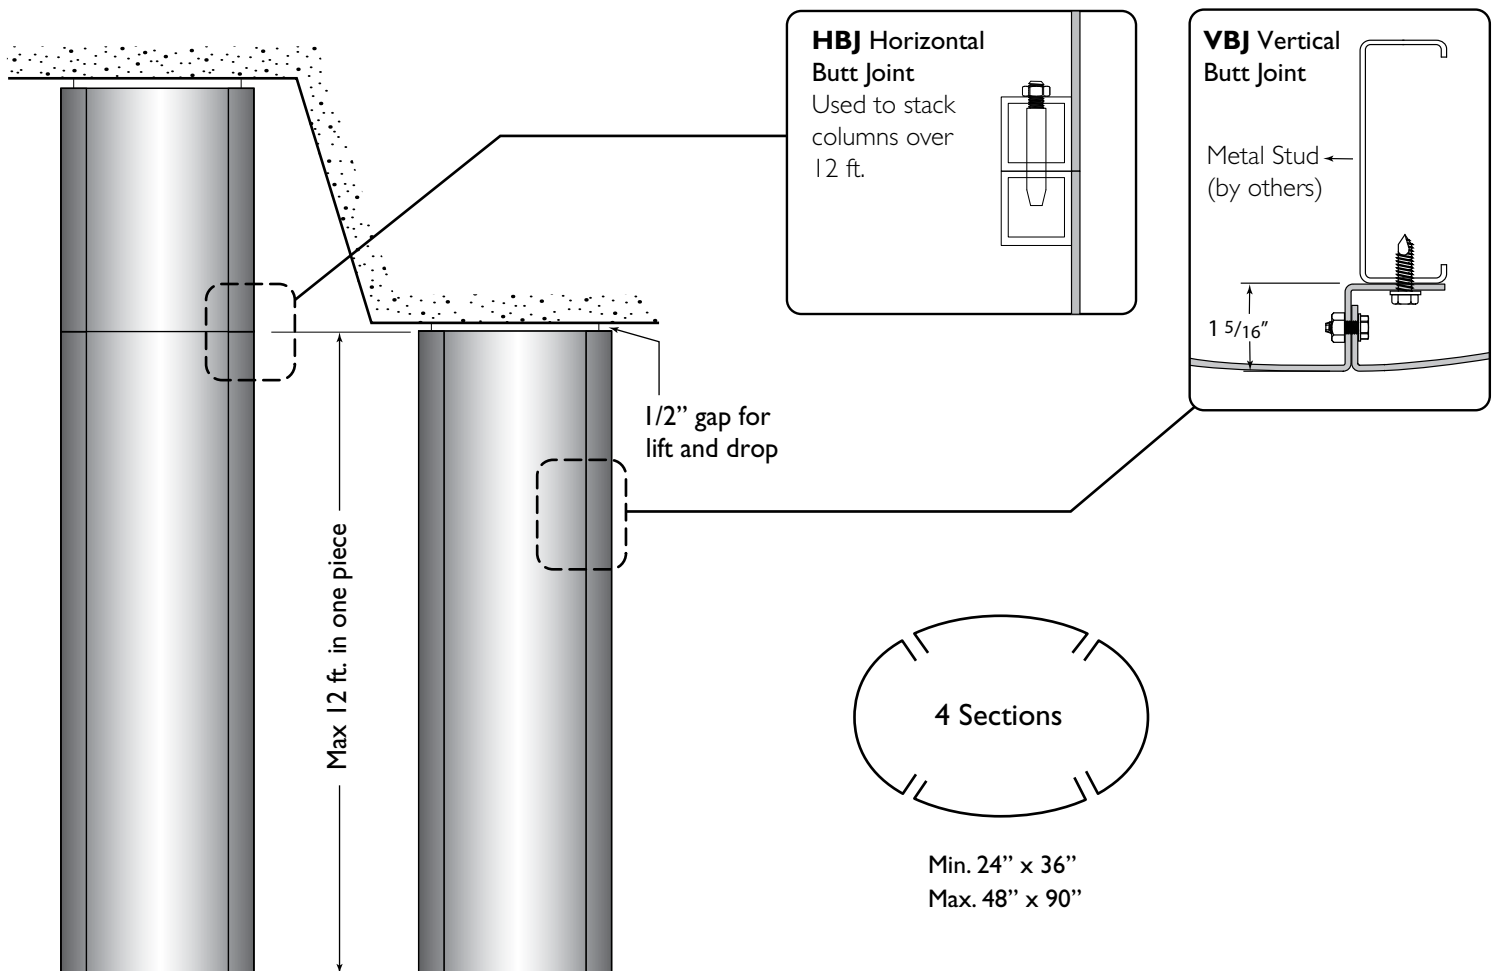

STANDARD FEATURES

- Pre-rolled & finished .090" Aluminum
- Varying diameters with vertical butt joints (VBJ)
- Cover any height using stacked segments. (12' max segment size)
- No joint caulking required for interior applications
- Ready to anchor to metal studs (by others)
- Unique MóZ Color & Pattern options

Metal Stud (by others)
Drop side (key slot attachment to anchor)
Anchor side (fastened to stud)
Key Slot System

rev. 09/2011

Móz CC 200 series Oval Column Covers

Technical Information

OPTIONAL ADD-ONS

- Open reveals (Horizontal & Vertical)
- Recessed Base and Capital
- Factory Posts
- 18ga Stainless Steel
- Exterior finishes