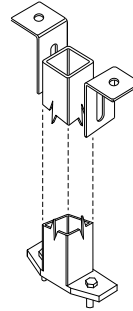

STANDARD FEATURES

- Pre-rolled & finished .090" Aluminum
- Varying diameters with vertical butt joints (VBJ)
- Cover any height using stacked segments. (12' max segment size)
- No joint caulking required for interior applications
- Ready to anchor to metal studs (by others)
- Unique MóZ Color & Pattern options

Metal Stud (by others)
Drop side (key slot attachment to anchor)
Anchor side (fastened to stud)
Key Slot System

rev. 09/2011

Móz CC 200 series Oval Column Covers

Technical Information

OPTIONAL ADD-ONS

- Open reveals (Horizontal & Vertical)
- Recessed Base and Capital
- Factory Posts
- 18ga Stainless Steel
- Exterior finishes