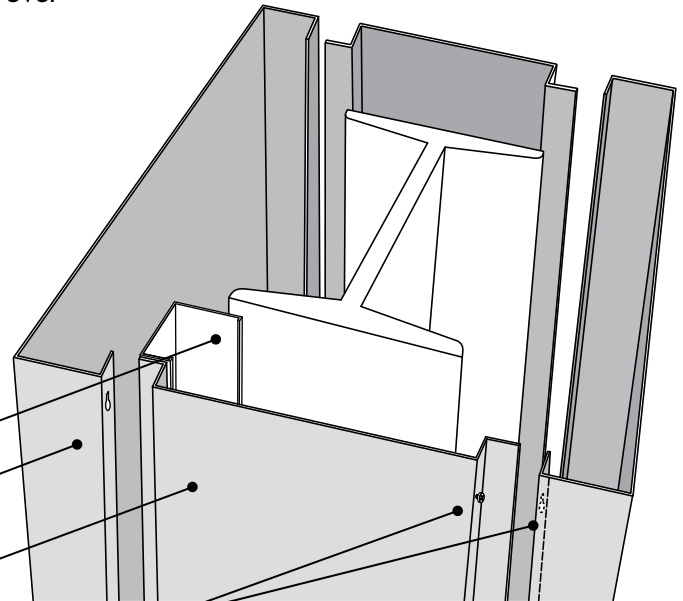

STANDARD FEATURES

- Pre-formed & finished .090" Aluminum
- Varying sizes with vertical butt joints (VBJ)
- Cover any height using stacked segments. (12' max segment size)
- No joint caulking required for interior applications
- Ready to anchor to metal studs (by others)
- Unique MóZ Color & Pattern options

Metal Stud (by others)

Drop side (key slot attachment to anchor)

Anchor side (fastened to stud)

Key Slot System

rev. 09/2011

Móz CC 150 series Square Column Covers

Technical Information

OPTIONAL ADD-ONS

- Open reveals (Horizontal & Vertical)
- Recessed Base and Capital
- Factory Posts
- 18ga Stainless Steel
- Exterior finishes

VP Typical Factory Post

rev. 09/2011