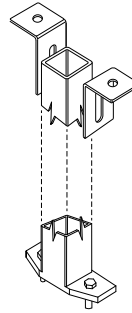

STANDARD FEATURES

- Pre-formed & finished .090" Aluminum
- Varying sizes with vertical butt joints (VBJ)
- Cover any height using stacked segments. (12' max segment size)
- No joint caulking required for interior applications
- Ready to anchor to metal studs (by others)
- Unique MóZ Color & Pattern options

Metal Stud (by others)

Drop side (key slot attachment to anchor)

Anchor side (fastened to stud)

Key Slot System

rev. 09/2011

Móz CC 150 series Square Column Covers

Technical Information

OPTIONAL ADD-ONS

- Open reveals (Horizontal & Vertical)
- Recessed Base and Capital
- Factory Posts
- 18ga Stainless Steel
- Exterior finishes

VP Typical Factory Post

rev. 09/2011