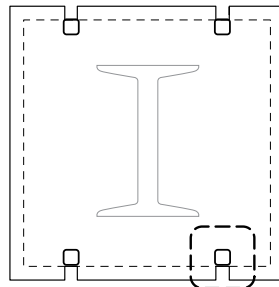

STANDARD FEATURES

- Pre-formed & finished .090" Aluminum
- Varying sizes with vertical butt joints (VBJ)
- Cover any height using stacked segments. (12' max segment size)
- No joint caulking required for interior applications
- Ready to anchor to metal studs (by others)
- Unique MóZ Color & Pattern options

Metal Stud (by others)

Drop side (key slot attachment to anchor)

Anchor side (fastened to stud)

Key Slot System

rev. 09/2011

Móz CC 150 series Square Column Covers

Technical Information

OPTIONAL ADD-ONS

- Open reveals (Horizontal & Vertical)
- Recessed Base and Capital
- Factory Posts
- 18ga Stainless Steel
- Exterior finishes

VP Typical Factory Post

rev. 09/2011