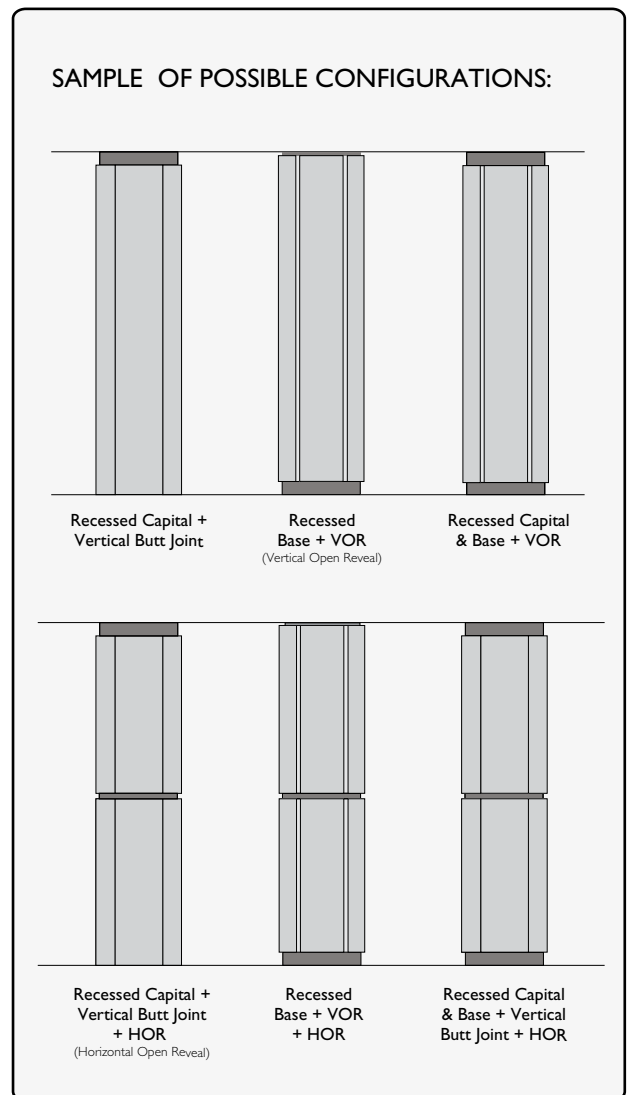

STANDARD FEATURES

- Pre-formed & finished .090" Aluminum
- Varying sizes with vertical butt joints (VBJ)
- Cover any height using stacked segments. (12' max segment size)
- No joint caulking required for interior applications
- Ready to anchor to metal studs (by others)
- Unique MóZ Color & Pattern options

Metal Stud (by others)

Drop side (key slot attachment to anchor)

Anchor side (fastened to stud)

Key Slot System

rev. 09/2011

Móz CC 150 series Square Column Covers

Technical Information

OPTIONAL ADD-ONS

- Open reveals (Horizontal & Vertical)
- Recessed Base and Capital
- Factory Posts
- 18ga Stainless Steel
- Exterior finishes

VP Typical Factory Post

rev. 09/2011