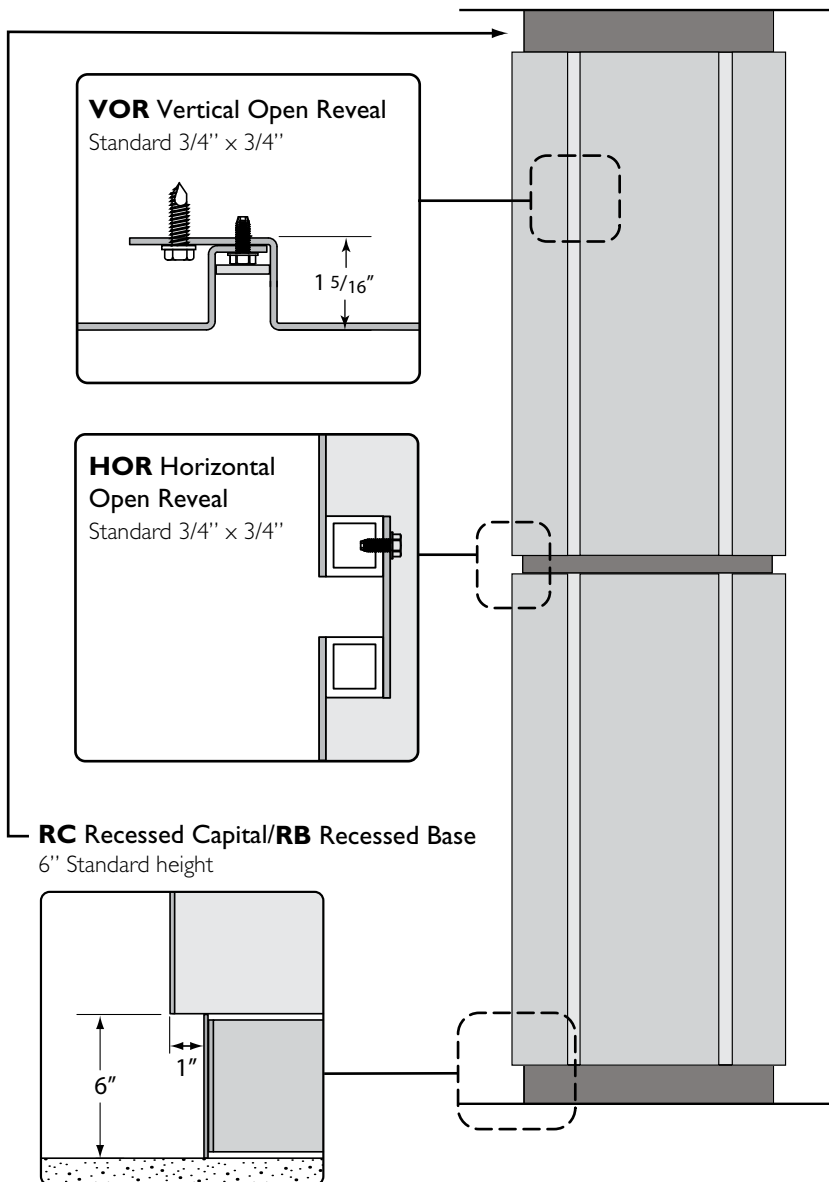

STANDARD FEATURES

- Pre-formed & finished .090" Aluminum
- Varying sizes with vertical butt joints (VBJ)
- Cover any height using stacked segments. (12' max segment size)
- No joint caulking required for interior applications
- Ready to anchor to metal studs (by others)
- Unique MóZ Color & Pattern options

Metal Stud (by others)

Drop side (key slot attachment to anchor)

Anchor side (fastened to stud)

Key Slot System

rev. 09/2011

Móz CC 150 series Square Column Covers

Technical Information

OPTIONAL ADD-ONS

- Open reveals (Horizontal & Vertical)
- Recessed Base and Capital
- Factory Posts
- 18ga Stainless Steel
- Exterior finishes

VP Typical Factory Post

rev. 09/2011