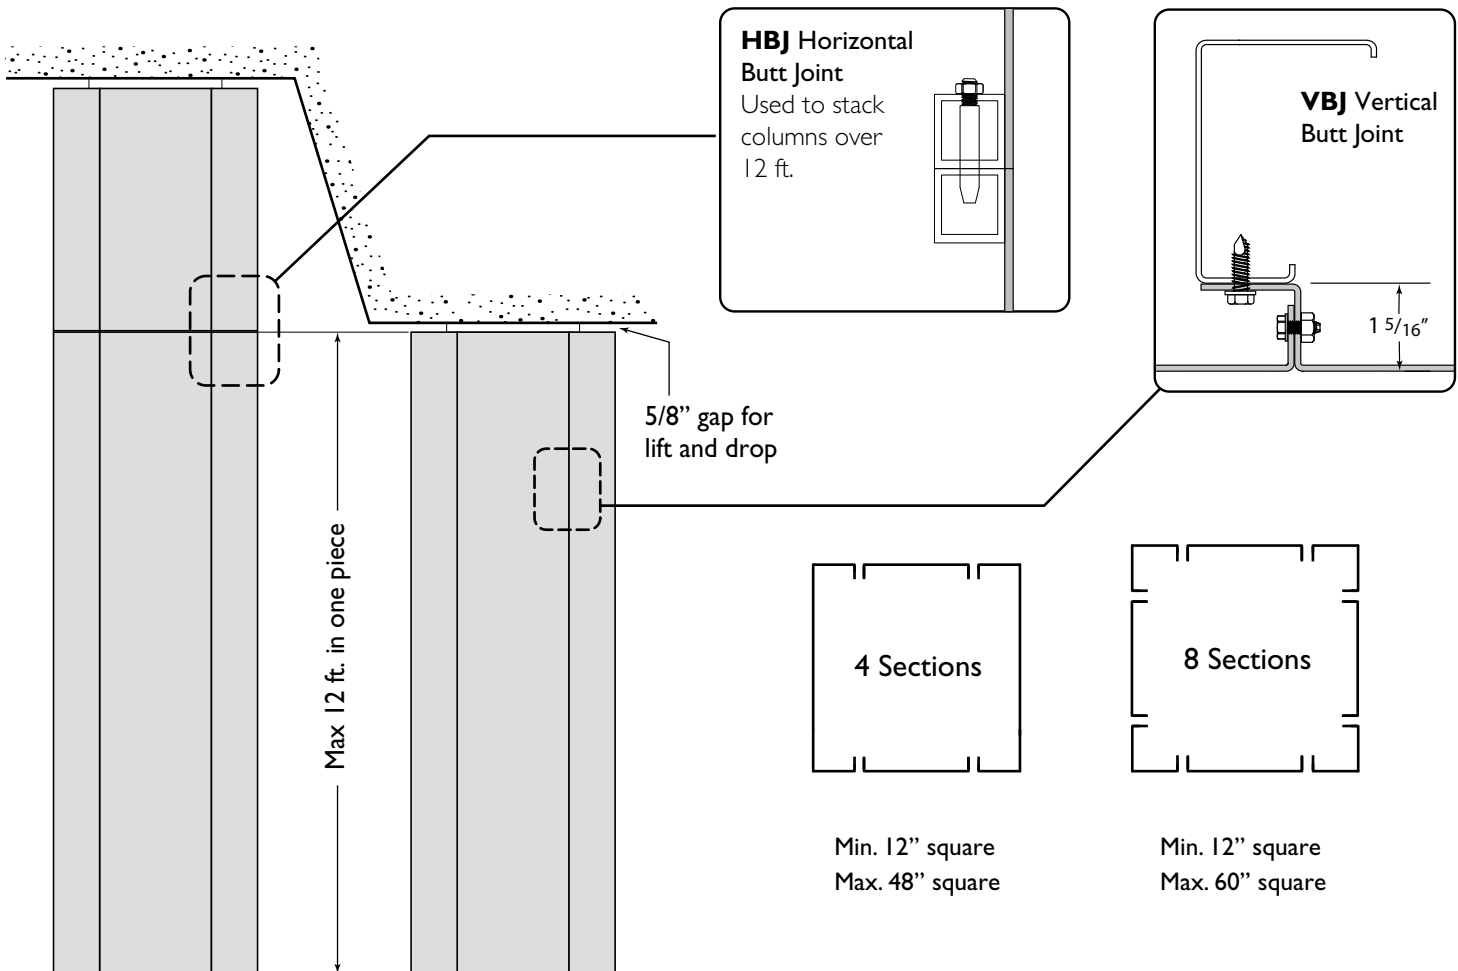

STANDARD FEATURES

- Pre-formed & finished .090" Aluminum
- Varying sizes with vertical butt joints (VBJ)
- Cover any height using stacked segments. (12' max segment size)
- No joint caulking required for interior applications
- Ready to anchor to metal studs (by others)
- Unique MóZ Color & Pattern options

Metal Stud (by others)

Drop side (key slot attachment to anchor)

Anchor side (fastened to stud)

Key Slot System

rev. 09/2011

Móz CC 150 series Square Column Covers

Technical Information

OPTIONAL ADD-ONS

- Open reveals (Horizontal & Vertical)
- Recessed Base and Capital
- Factory Posts
- 18ga Stainless Steel
- Exterior finishes

VP Typical Factory Post

rev. 09/2011