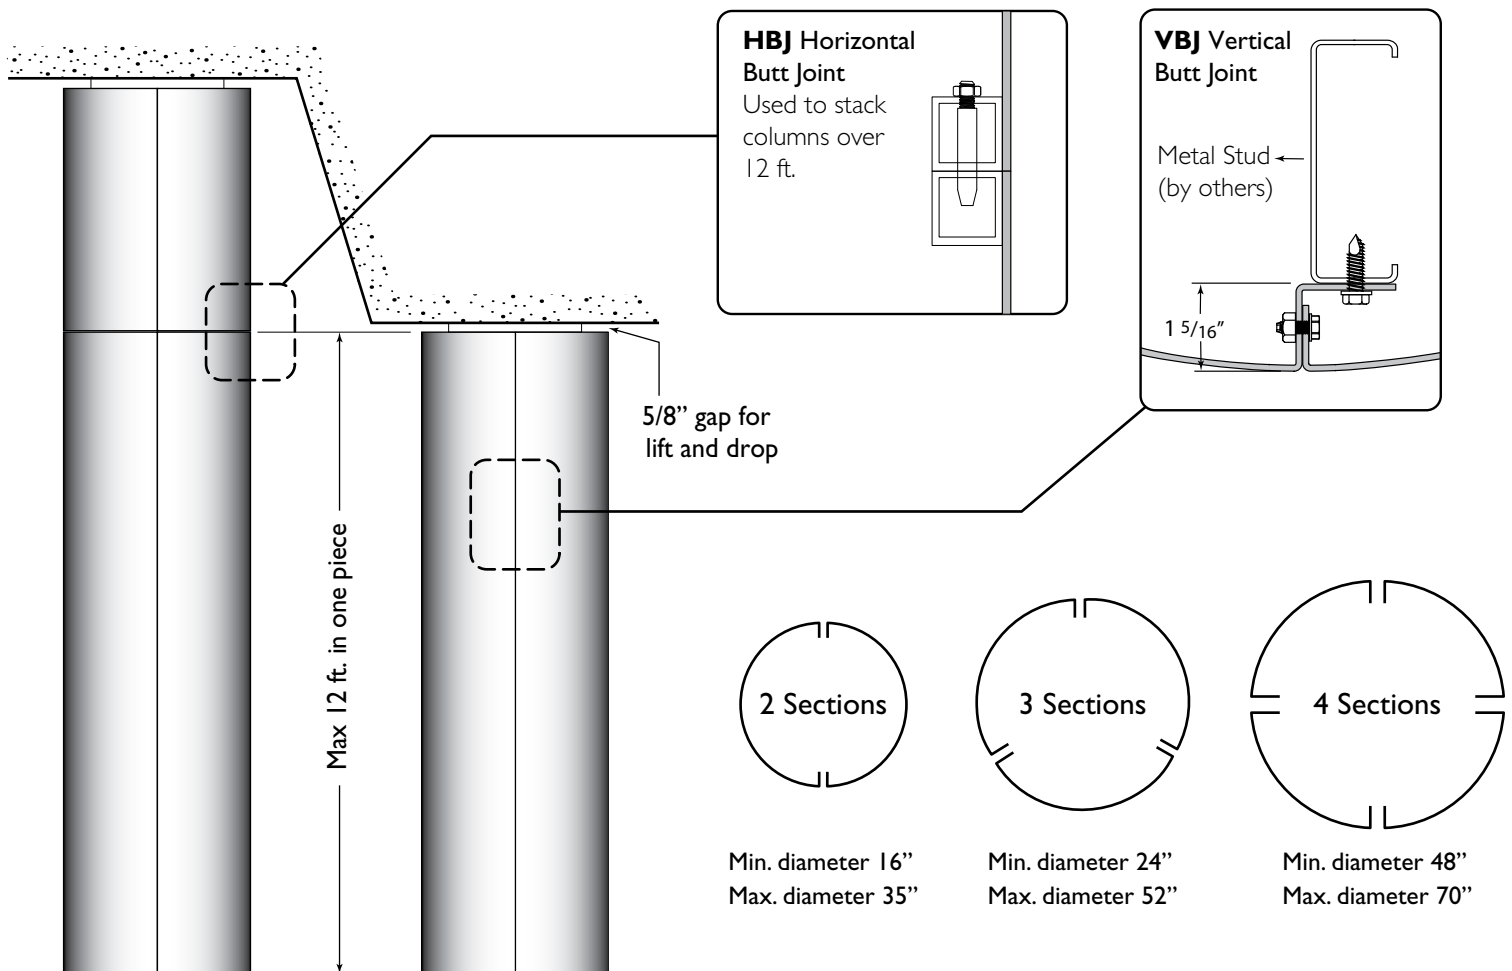

STANDARD FEATURES

- Pre-rolled & finished .090" Aluminum
- Varying diameters with vertical butt joints (VBJ)
- Cover any height using stacked segments. (12' max segment size)
- No joint caulking required for interior applications
- Ready to anchor to metal studs (by others)
- Unique MóZ Color & Pattern options

Metal Stud (by others)

Anchor side (fastened to stud)

Drop side (key slot attachment to anchor)

Vertical Butt Joint

rev. 09/2011

Móz CC 100 series Round Column Covers

Technical Information

OPTIONAL ADD-ONS

- Open reveals (Horizontal & Vertical)
- Recessed Base and Capital
- Factory Posts
- 18ga Stainless Steel
- Exterior finishes

VP Typical Factory Post

rev. 09/2011