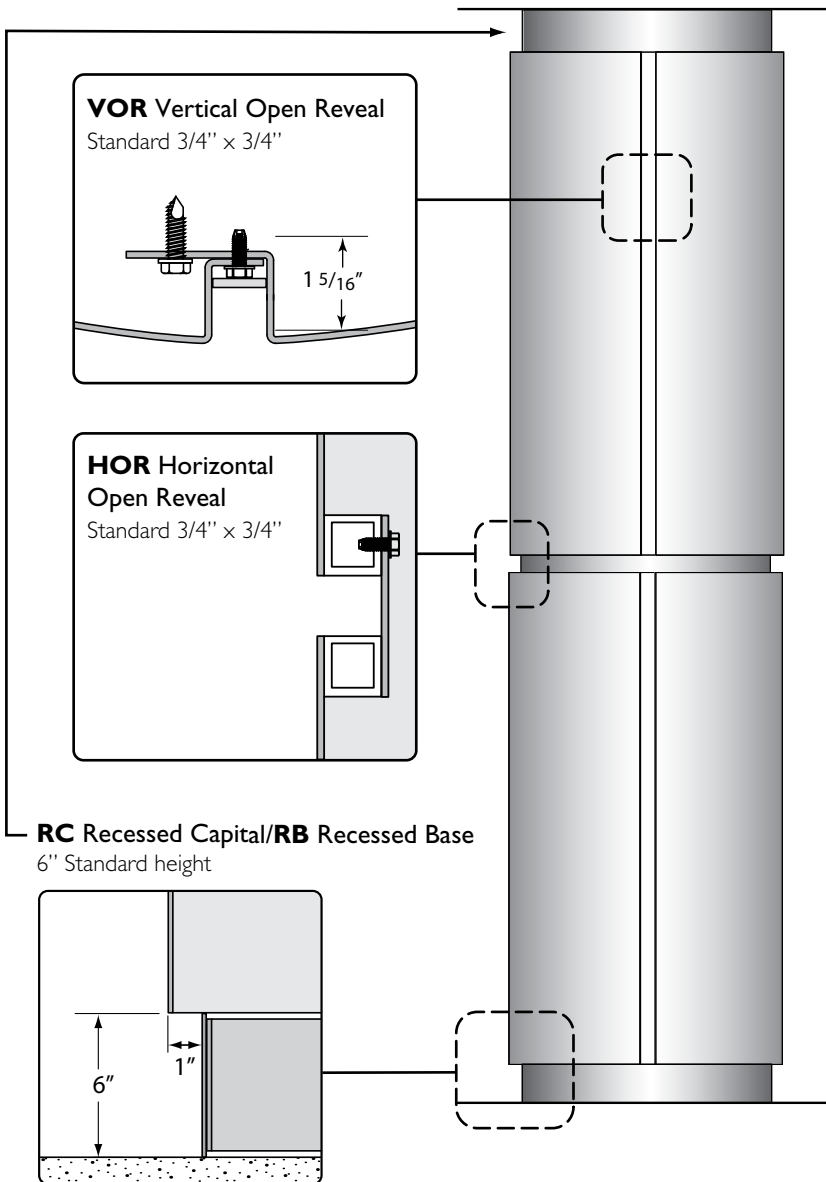

STANDARD FEATURES

- Pre-rolled & finished .090" Aluminum
- Varying diameters with vertical butt joints (VBJ)
- Cover any height using stacked segments. (12' max segment size)
- No joint caulking required for interior applications
- Ready to anchor to metal studs (by others)
- Unique MóZ Color & Pattern options

Metal Stud (by others)

Anchor side (fastened to stud)

Drop side (key slot attachment to anchor)

Vertical Butt Joint

rev. 09/2011

Móz CC 100 series Round Column Covers

Technical Information

OPTIONAL ADD-ONS

- Open reveals (Horizontal & Vertical)
- Recessed Base and Capital
- Factory Posts
- 18ga Stainless Steel
- Exterior finishes

VP Typical Factory Post

rev. 09/2011