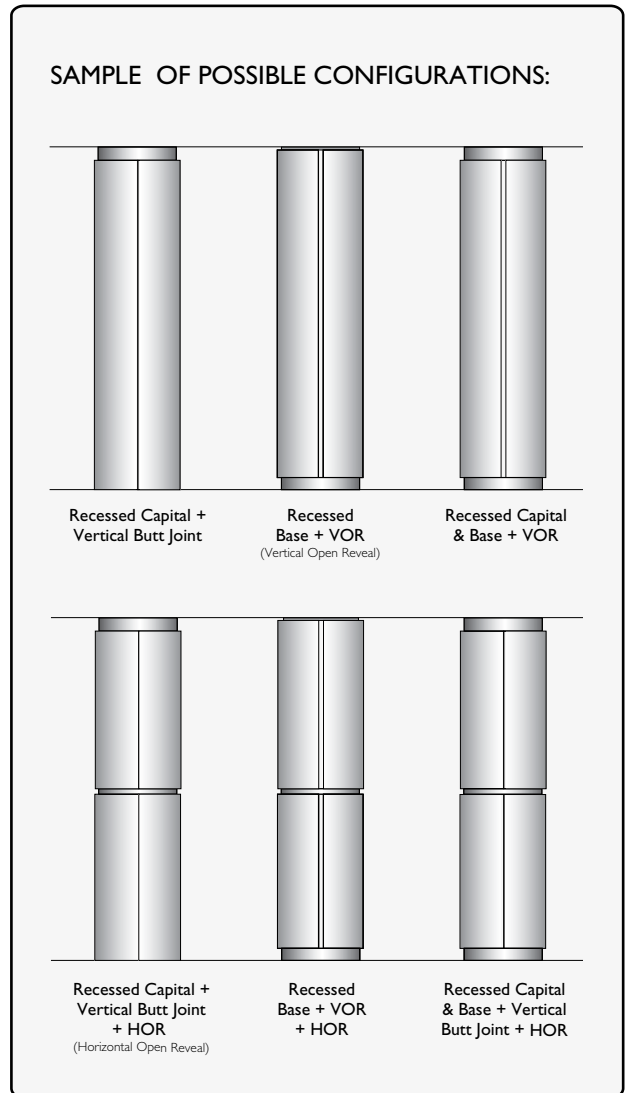

STANDARD FEATURES

- Pre-rolled & finished .090" Aluminum
- Varying diameters with vertical butt joints (VBJ)
- Cover any height using stacked segments. (12' max segment size)
- No joint caulking required for interior applications
- Ready to anchor to metal studs (by others)
- Unique MóZ Color & Pattern options

Metal Stud (by others)

Anchor side (fastened to stud)

Drop side (key slot attachment to anchor)

Vertical Butt Joint

rev. 09/2011

Móz CC 100 series Round Column Covers

Technical Information

OPTIONAL ADD-ONS

- Open reveals (Horizontal & Vertical)
- Recessed Base and Capital
- Factory Posts
- 18ga Stainless Steel
- Exterior finishes

VP Typical Factory Post

rev. 09/2011