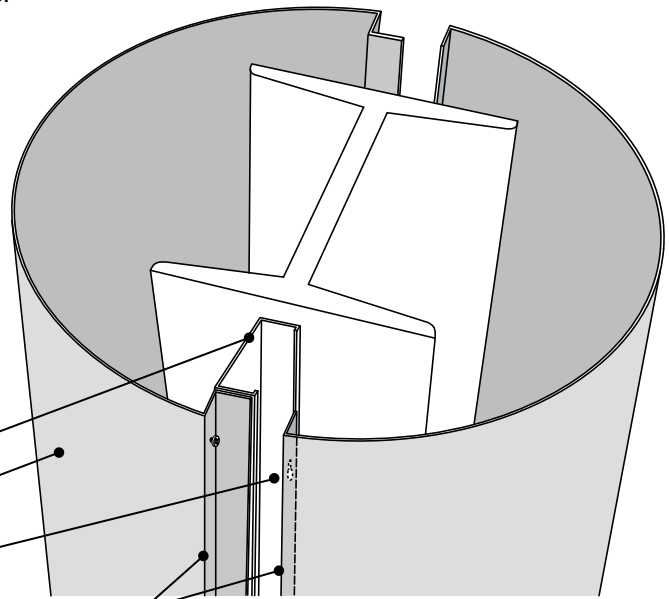

STANDARD FEATURES

- Pre-rolled & finished .090" Aluminum
- Varying diameters with vertical butt joints (VBJ)
- Cover any height using stacked segments. (12' max segment size)
- No joint caulking required for interior applications
- Ready to anchor to metal studs (by others)
- Unique MóZ Color & Pattern options

Metal Stud (by others)

Anchor side (fastened to stud)

Drop side (key slot attachment to anchor)

Vertical Butt Joint

rev. 09/2011

Móz CC 100 series Round Column Covers

Technical Information

OPTIONAL ADD-ONS

- Open reveals (Horizontal & Vertical)
- Recessed Base and Capital
- Factory Posts
- 18ga Stainless Steel
- Exterior finishes

VP Typical Factory Post

rev. 09/2011