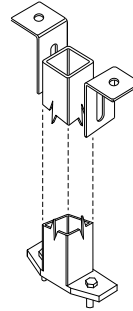

STANDARD FEATURES

- Pre-rolled & finished .090" Aluminum
- Varying diameters with vertical butt joints (VBJ)
- Cover any height using stacked segments. (12' max segment size)
- No joint caulking required for interior applications
- Ready to anchor to metal studs (by others)
- Unique MóZ Color & Pattern options

Metal Stud (by others)

Anchor side (fastened to stud)

Drop side (key slot attachment to anchor)

Vertical Butt Joint

rev. 09/2011

Móz CC 100 series Round Column Covers

Technical Information

OPTIONAL ADD-ONS

- Open reveals (Horizontal & Vertical)
- Recessed Base and Capital
- Factory Posts
- 18ga Stainless Steel
- Exterior finishes

VP Typical Factory Post

rev. 09/2011