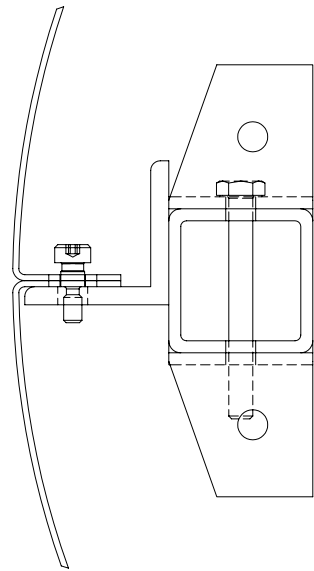

OR

DETAIL A
SCALE 1:2

THE INFORMATION CONTAINED IN THIS DRAWING IS THE SOLE PROPERTY OF MoZ DESIGNS, INC.
ANY REPRODUCTION IN PART OR WHOLE IS PROHIBITED WITHOUT THE WRITTEN PERMISSION OF MoZ DESIGNS, INC.

VERTICAL BUTT SEAM
COLUMN COVER DETAILS

Scale: 1:6

Sheet: 1 OF 1

Arch Scale: 2" = 1'-0"

X1.1