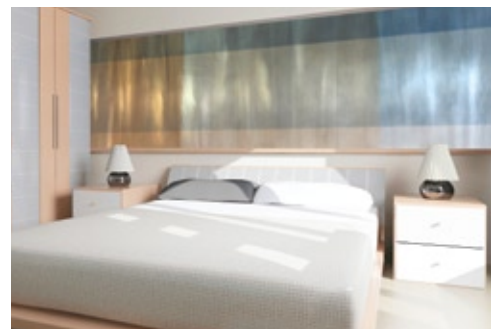

Interior Application / D3 / Bamboo / Goldenrod / Chocolate

Hotel Room Application / A5 / Coarse / Champagne / Pewter

## Dimensions

- Standard size is 3' x 5'
- Custom sizes available
- .040" thick aluminum sheet mounted to 1/2" or 3/4" PVC board for a lightweight and structurally sound architectural product
- Stands off the wall about 1", providing a floating effect